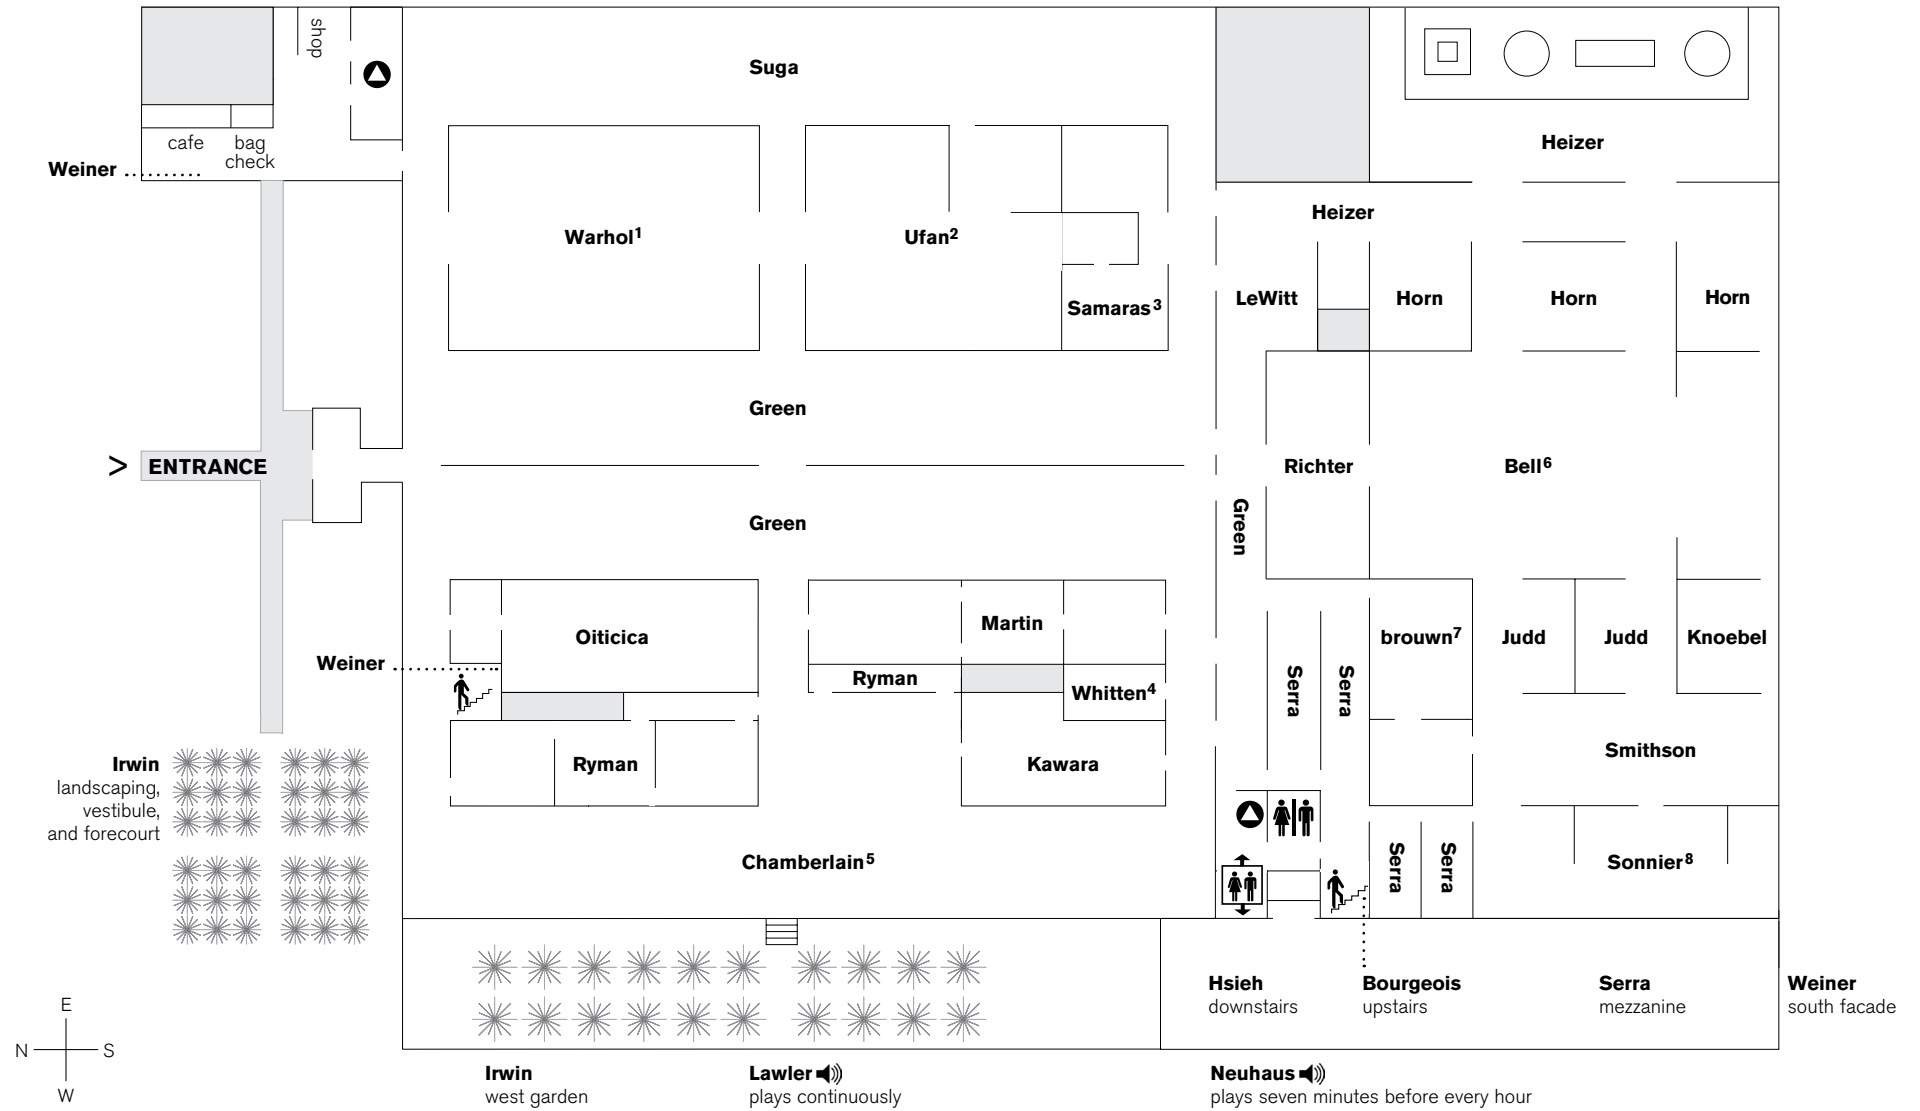

## On view at Dia Beacon

Click on the artists' last names embedded within the floor plan for more information.

Further explore Dia's collection with videos, behind-the-scenes content, and an interactive map on our mobile guide. Available now in [Bloomberg Connects](#), the free arts and culture app.

1. *Andy Warhol: Shadows* closes July 6; *Richard Tuttle* opens July 31, 2026.
  2. *Lee Ufan* opens May 8, 2026.
  3. *Doorway* is fragile; entry is limited.
  4. *Jack Whitten: Prime Mover* closes June 22; *Bridget Riley* opens July 17, 2026.
  5. *John Chamberlain* opens June 13, 2026.
  6. Please do not step on the carpets in this gallery.
  7. *stanley brouwn* closes May 18; *Alighiero Boetti* opens June 26, 2026.
  8. This exhibition includes strobing lights; viewer discretion is advised.
- 👤 Family/all-gender restroom